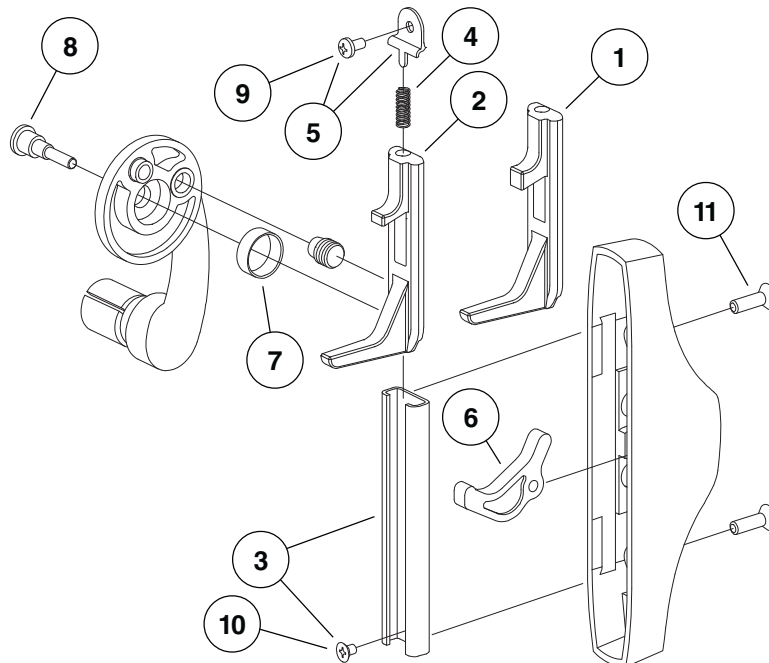

CENTER CASE PARTS: 5547-F, 5547WDC, 5575, 5575-F DEVICES

Item No.	Part No.	Description	Quantity	Finish
1	050360	5547-F/5547WDC Lift Member	1	
2	050361	5575/5575-F Lift Member	1	
3	050359	5547-F/5547WDC Lift Member Channel	1	
4	050362	5547/5547-F Latch Release Spring	1	
5	050363	5547-F/5547WDC Spring Anchor	1	
6	050358	5547-F/5547WDC Lift Memembr Lever	1	
7	050333	55 Case Bushing	1	
8	090051	55 Retaining Screw Pkg.	10	
8	090026	55 Retaining Screw Pkg.	2	
9	090024	55 Spring Anchor Screw Pkg.	10	
10	090027	Lift Member Guide Screw Pkg.	10	
11	900509	5547-F/5575/5575-F Center Case Mounting Pkg.		X
		12-24 x 5/8" OPHMS	2	
11	900507	5547WDC Center Case Mounting Pkg.		X
		12-24 x 3/4" OPHMS	2	
11	900512	5547WDC 2" Dr SNB Mounting Pkg.		X
		12-24 x 1" OPHMS	4	
11	900514	5547/5575 2" Dr SNB Mounting Pkg.		X
		12-24 x 1" OPHMS	2	

X in "Finish" column designates finished item; specify finish when ordering.