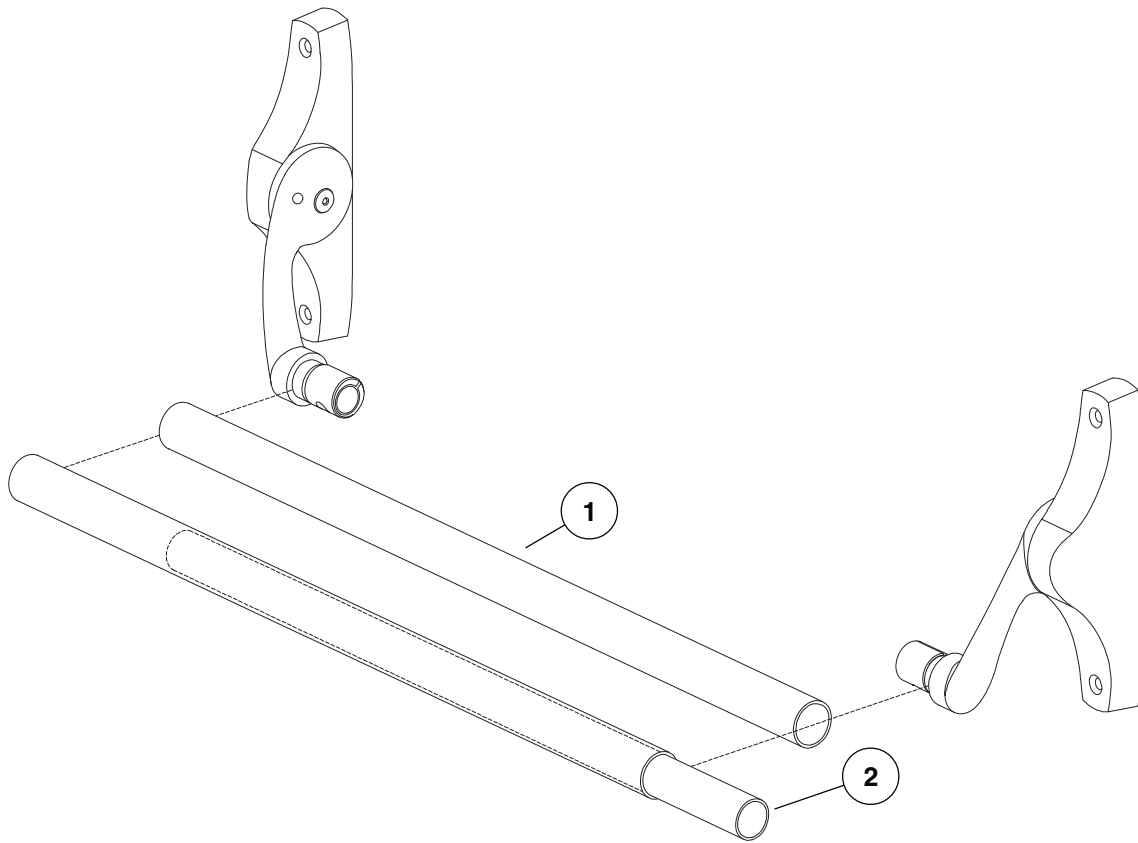

CROSSBARS

Item No.	Part No.	Description	Quantity	Finish
1	050004	42" Standard Crossbar Kit	1	X
1	050005	42" Knurled Crossbar Kit	1	X
2	050459	37" Crossbar Reinforcement Kit	1	

X in "Finish" column designates finished item; specify finish when ordering.