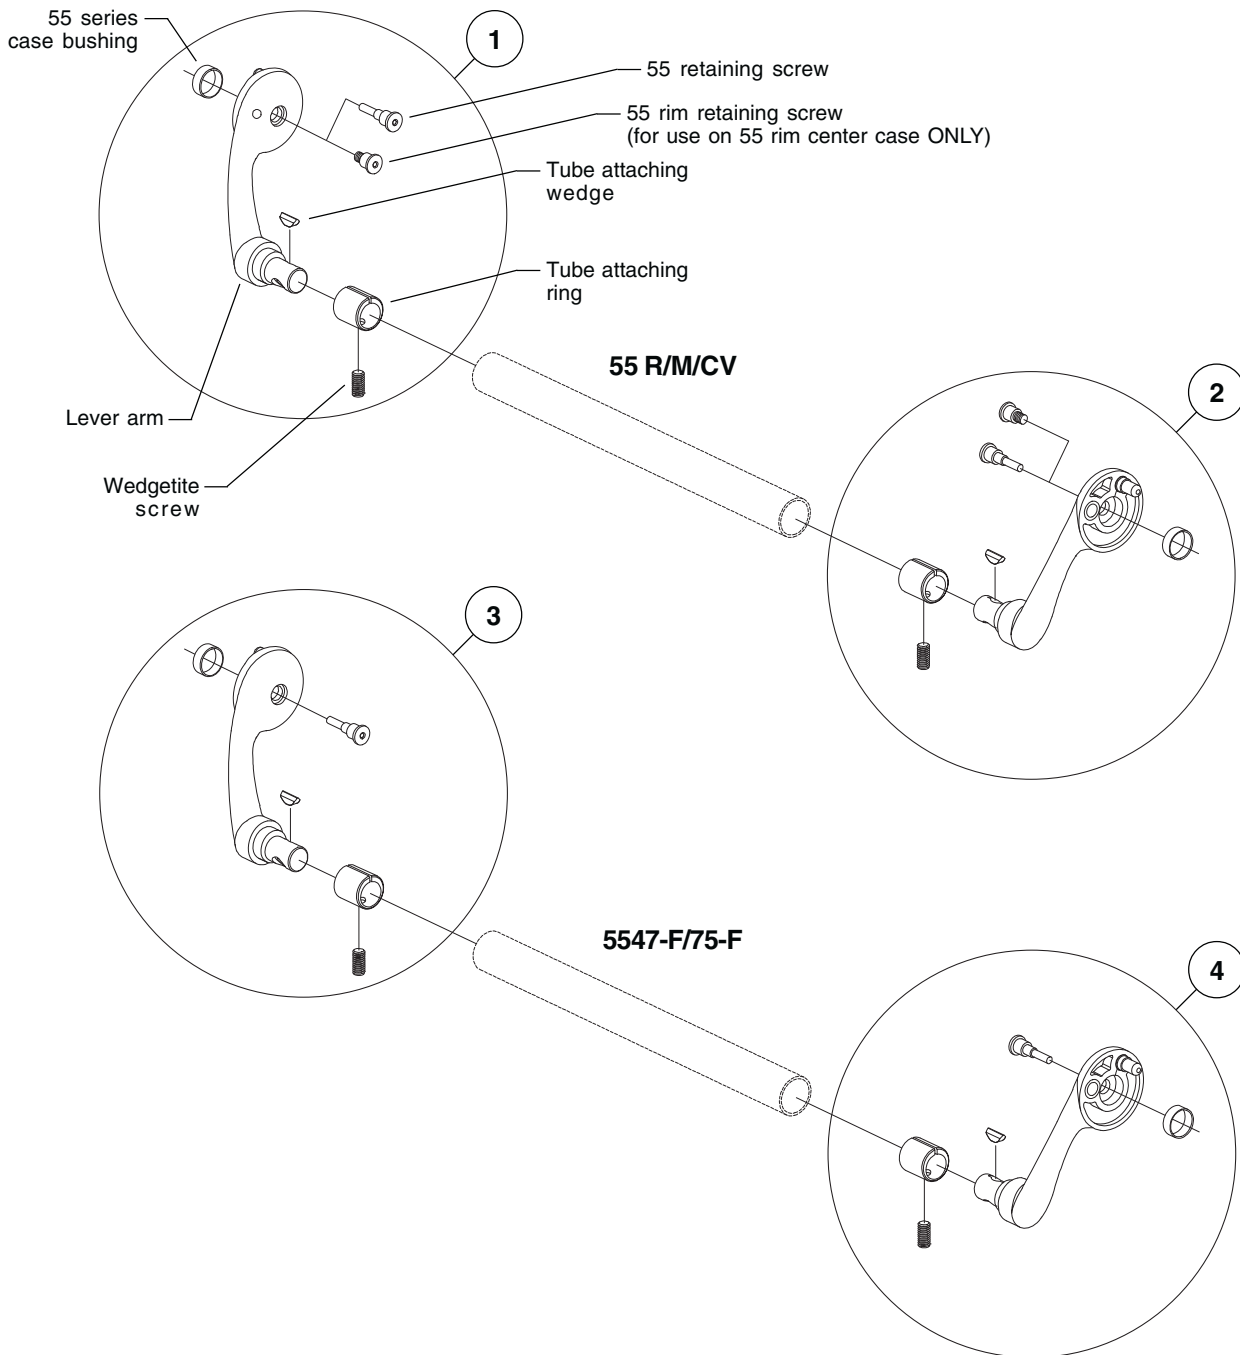

LEVER ARM KITS

Item No.	Part No.	Description	Quantity	Finish
1	050112	55 R/M/CV LH Lever Arm Kit	1	X
2	050136	55 R/M/CV RH Lever Arm Kit	1	X
3	050137	5547-F/75-F LH Lever Arm Kit	1	X
4	050139	5547-F/75-F RH Lever Arm Kit	1	X

X in "Finish" column designates finished item; specify finish when ordering.