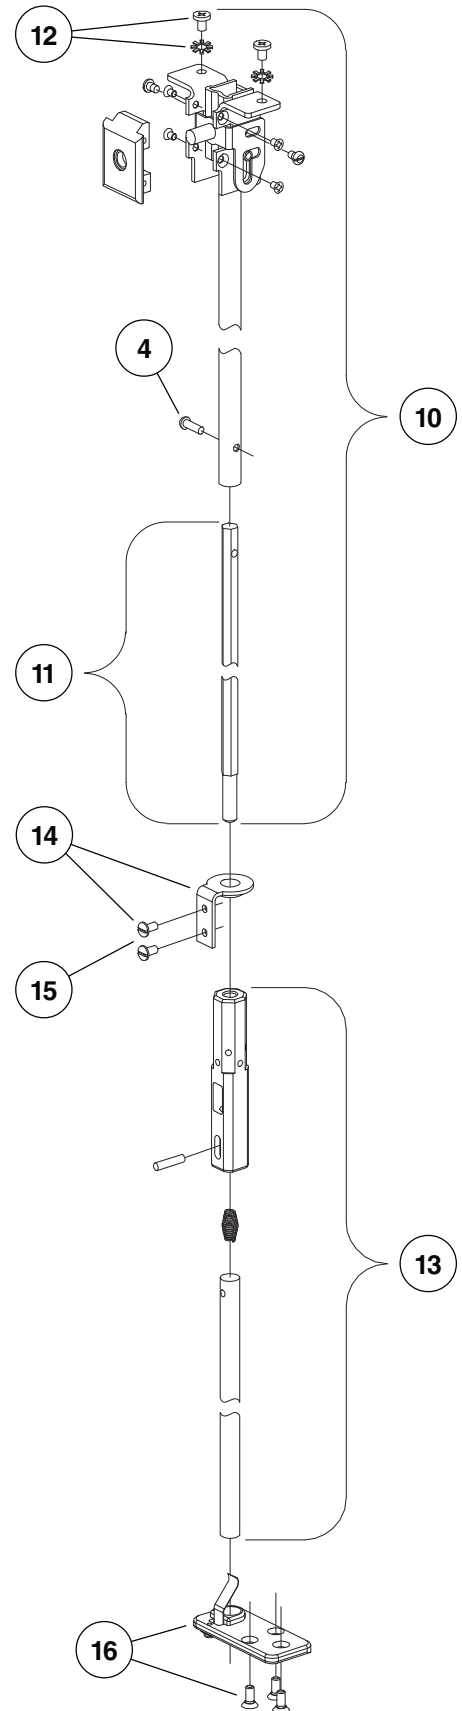

VERTICAL RODS: 5547-F DEVICE