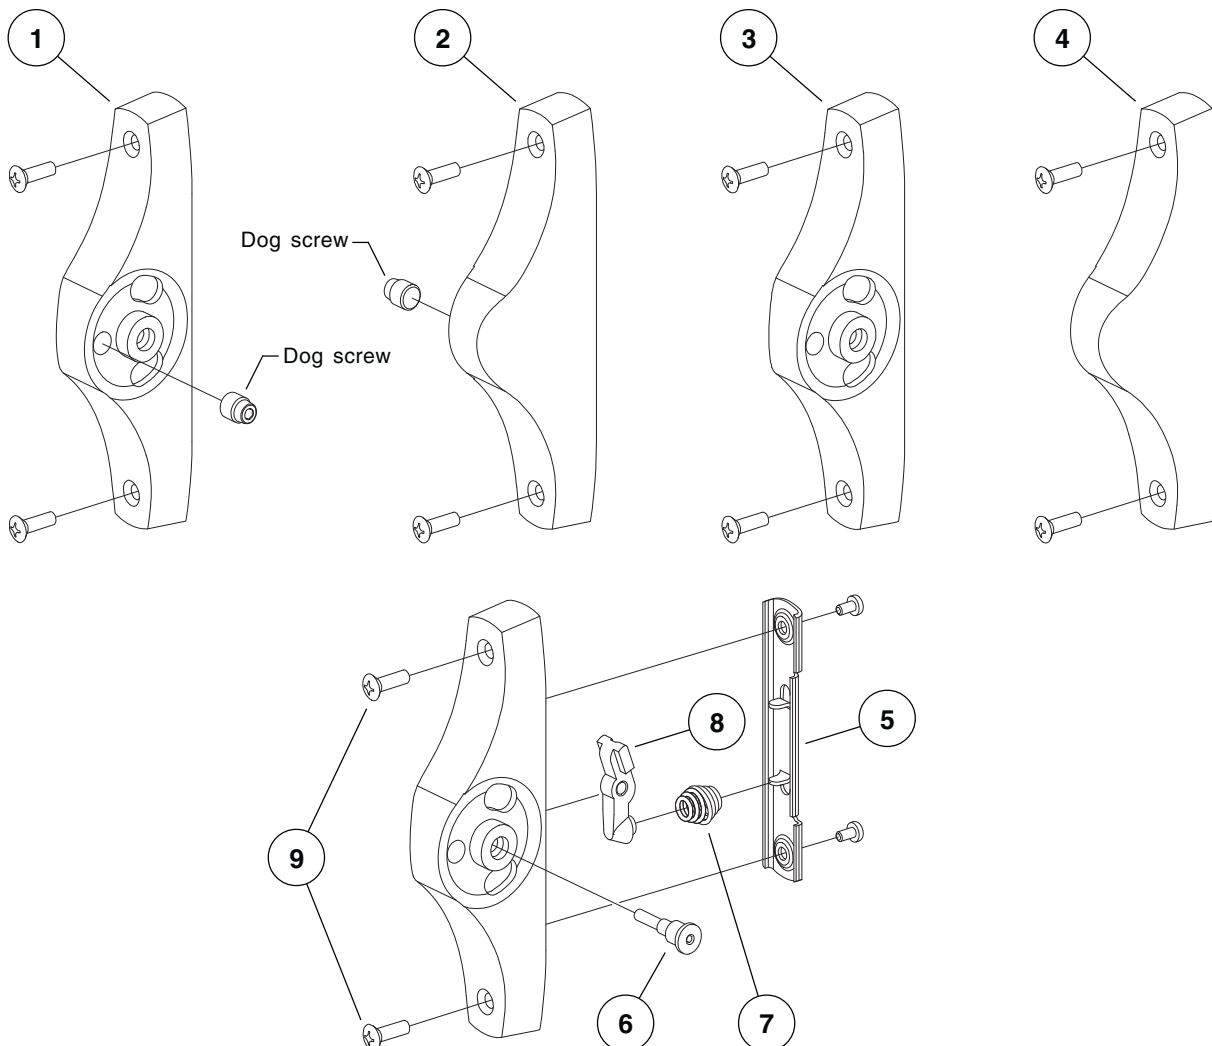

END CASE KITS AND END CASE PARTS

Item No.	Part No.	Description	Quantity	Finish
1	050196	55 Rim/5575/5547 RHR End Case Kit	1	X
2	050197	55 Rim/5575/5547 LHR End Case Kit	1	X
3	050198	5547-F/5575-F RHR End Case Kit	1	X
4	050199	5547-F/5575-F LHR End Case Kit	1	X
5	050364	55 Series End Case Backplate	1	
6	090051	55 Retaining Screw Pkg.	10	
6	090026	55 Retaining Screw Pkg.	2	
7	090052	55 End Case Spring Pkg.	20	
7	090028	55 End Case Spring Pkg.	4	
8	050366	55 End Case Spring Lever	1	
9	900507	55 Series End Case Mounting Pkg.	2	X

X in "Finish" column designates finished item; specify finish when ordering.