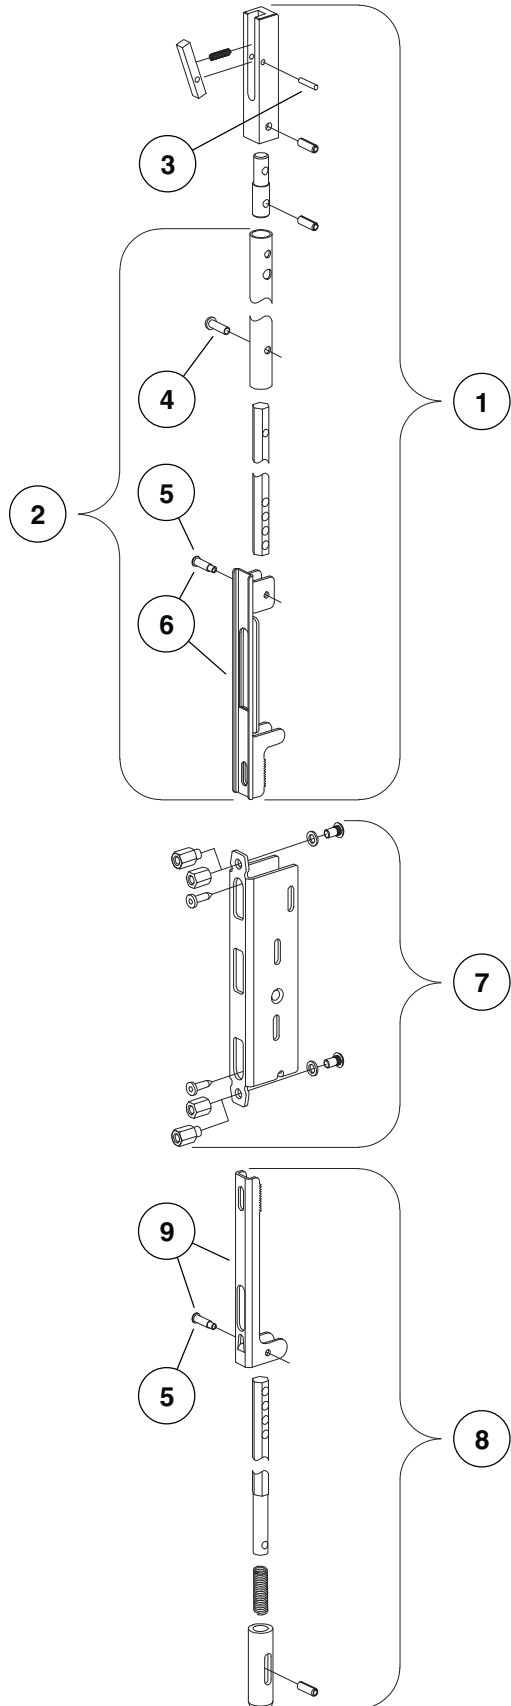

VERTICAL RODS: 5547 DEVICE