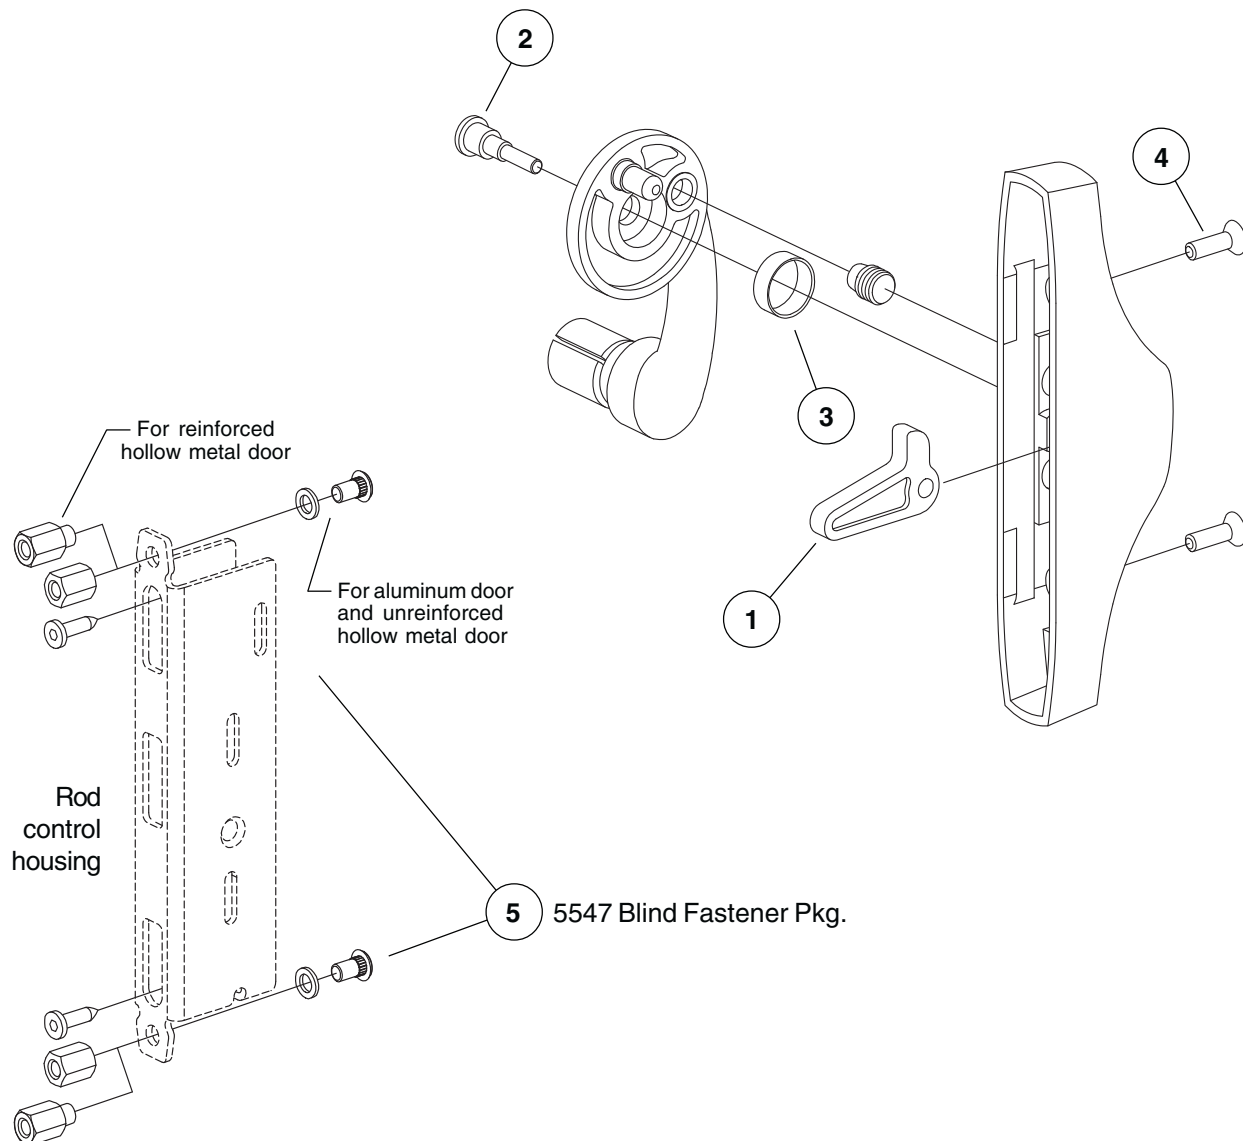

CENTER CASE PARTS: 5547 DEVICE

Item No.	Part No.	Description	Quantity	Finish
1	050357	5547 Control Lever	1	
2	090051	55 Retaining Screw Pkg.	10	
2	090026	55 Retaining Screw Pkg.	2	
3	050333	55 Case Bushing	1	
4	900508	5547 Center Case Mounting Pkg.		X
		12-24 x 1/2" OPHMS	2	
4	900514	5547 2" Dr SNB Mounting Pkg.		X
		12-24 x 1" OPHMS	2	
5	900539	5547 Blind Fastener Pkg.	1	

X in "Finish" column designates finished item; specify finish when ordering.