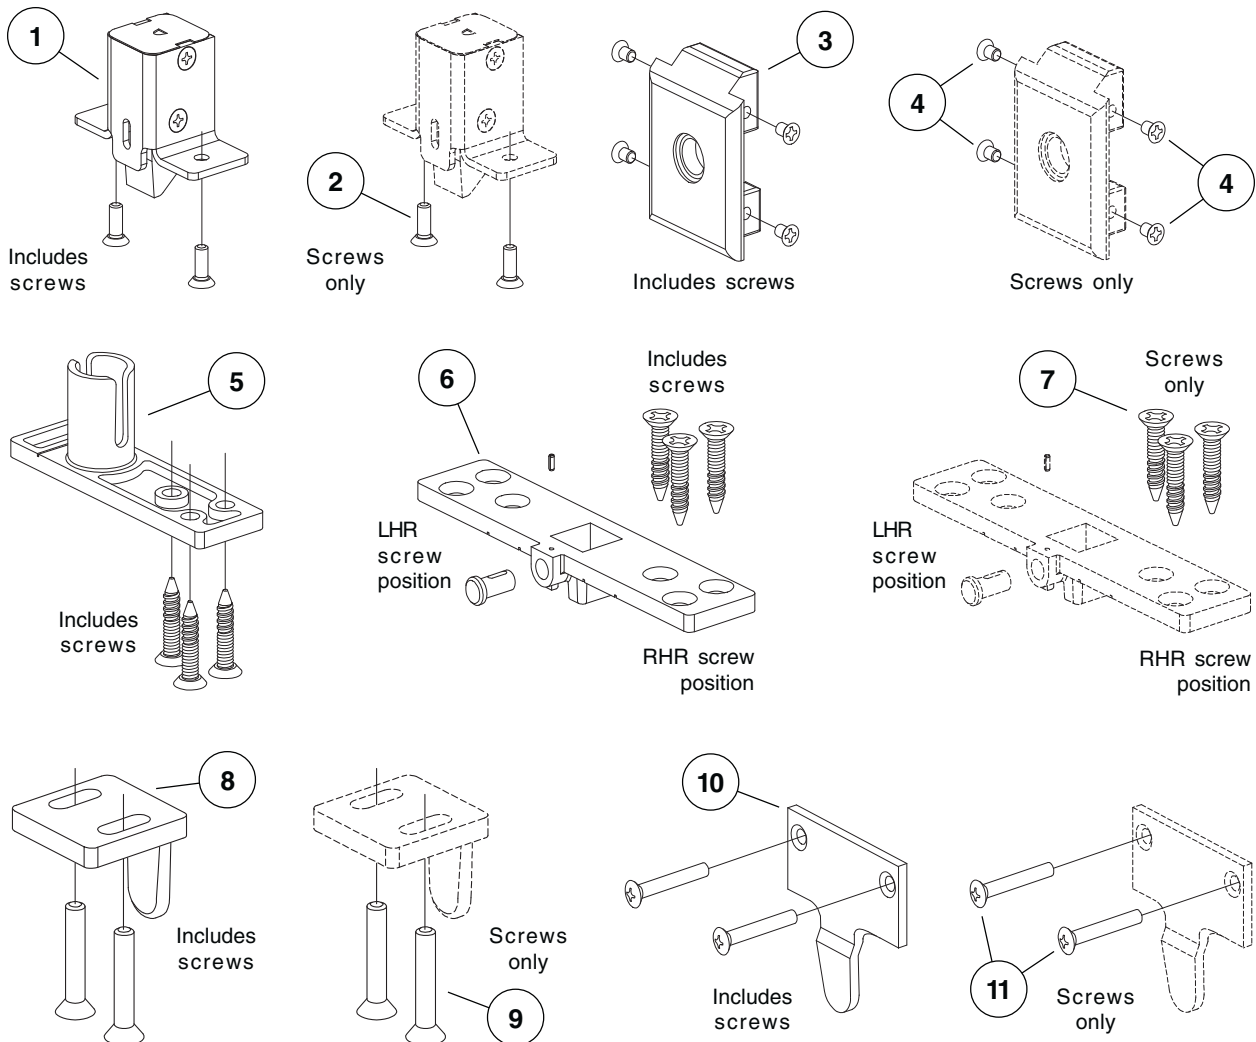

VERTICAL LATCHES

Item No.	Part No.	Description	Quantity	Finish
1	114141	5547-F Soffit Latch Kit (includes screws)	1	
2	900502	5547 Soffit Latch Mounting Pkg.	2	
3	050278	5547-F Release Guide Cover with Screws	1	X
4	PKGSRV.1018	5547-F Top Latch Release Screw Pkg.	20	
5	050370	5547/5547WDC Bottom Bracket Guide (includes screws)	1	
6	100316	5547/5547WDC Top Plate (includes screws)	1	
7	090033	5547WDC Top Plate Screw Pkg.	10	
8	900576	5547-F Plunger Release Bracket (includes screws)	1	X
9	090034	5547-F Plunger Release Bracket Screw Pkg.	10	X
10	900614	5547-F Flush Transom Release Bracket with Screws	1	X
11	090035	5547-F Flush Transom release Bracket Screw Pkg.	10	X

X in "Finish" column designates finished item; specify finish when ordering.